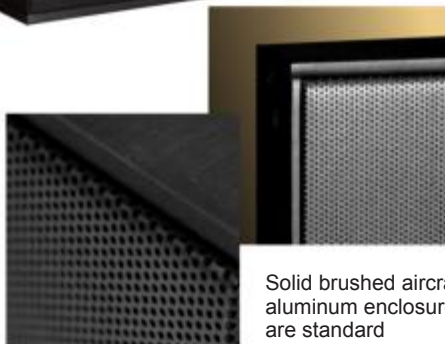

## Full-range, On-Wall Loudspeaker

James Loudspeaker introduces the ultimate slim-line, on-wall loudspeaker – the 630W.

Only 2.75" deep, the 630W features two proprietary, 6.5" woofers to provide bass down to 45 Hz and 1" Beryllium Dome, soft-dome tweeter for silky smooth response to 25kHz. A James designed network provides a seamless transition between the woofer and tweeter for excellent on and off axis performance.

The 630W is constructed of aircraft aluminum and includes an aluminum perforated grille to provide years of trouble free use. A marine version is also available (630WM).

The 630W makes an excellent addition to the SPL6 series of LED TV speakers as a matching surround speaker. It also can be used as a standalone onwall or bookshelf with, or without, a companion James subwoofer.

Standard finishes are natural brushed aluminum or black anodized brushed aluminum. Custom colors are available at an additional charge.

White or Black Anodized

Solid brushed aircraft aluminum enclosures are standard